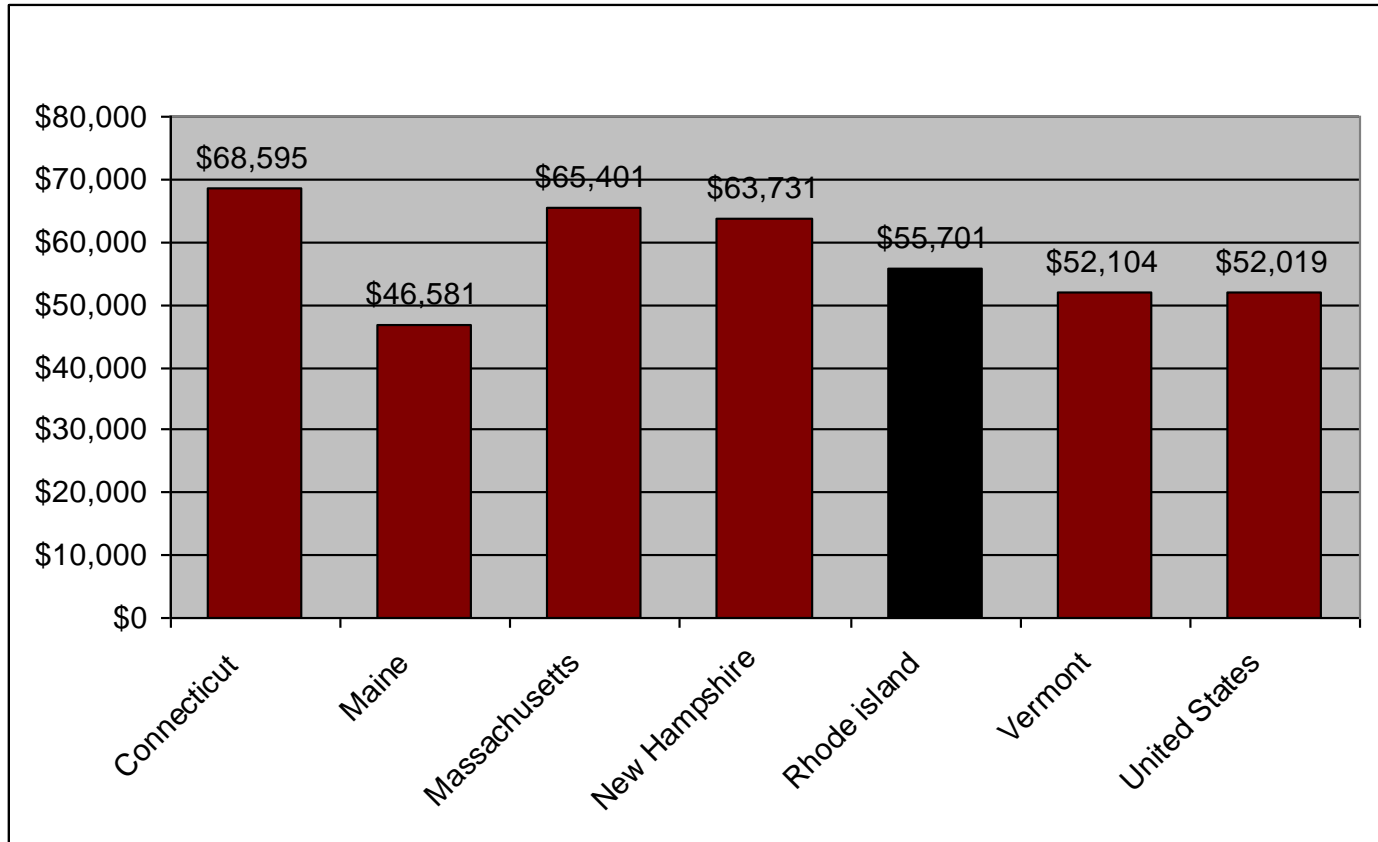

## 2008 New England Median Household Income (ACS Data)

*Data from US Census Bureau, American Community Survey, 2008.  
Compiled by The Poverty Institute, September 22, 2009*