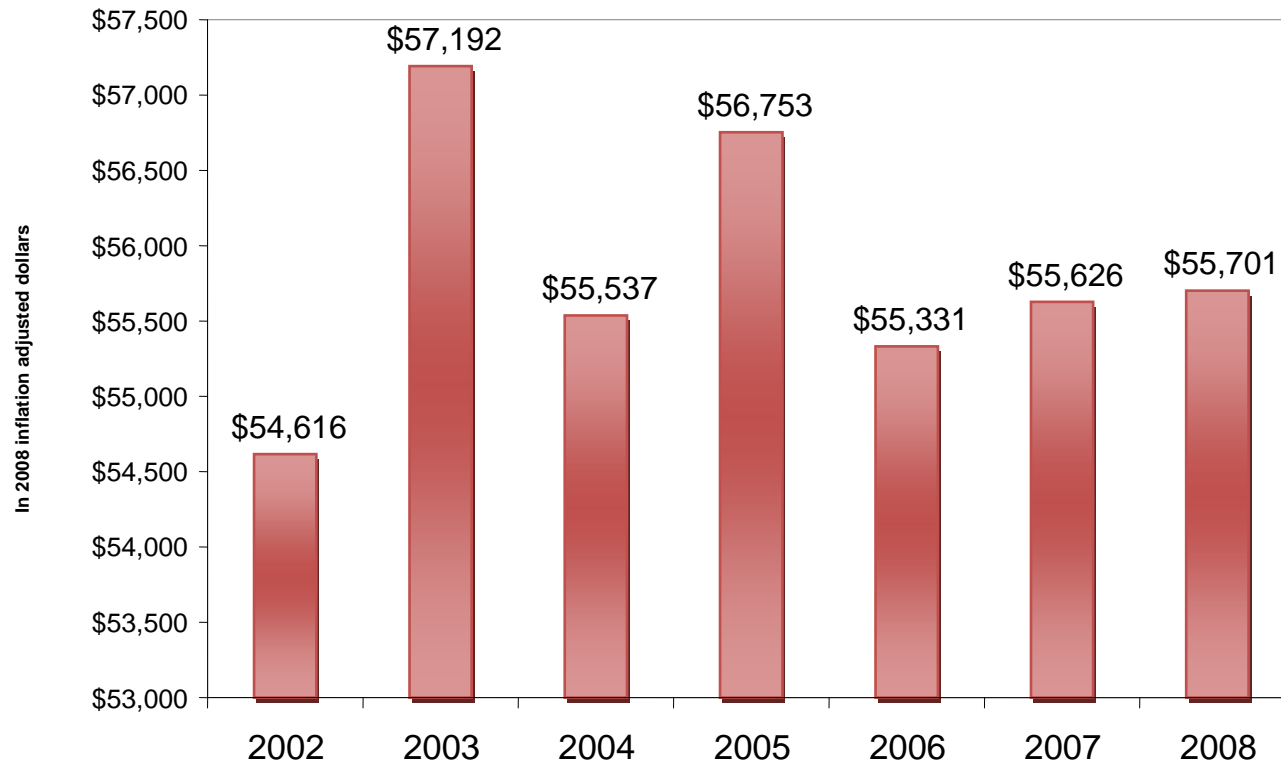

2002-2008 Rhode Island Median Household Income (ACS Data)

*Data from US Census Bureau, American Community Survey, 2008.
Compiled by The Poverty Institute, September 22, 2009*